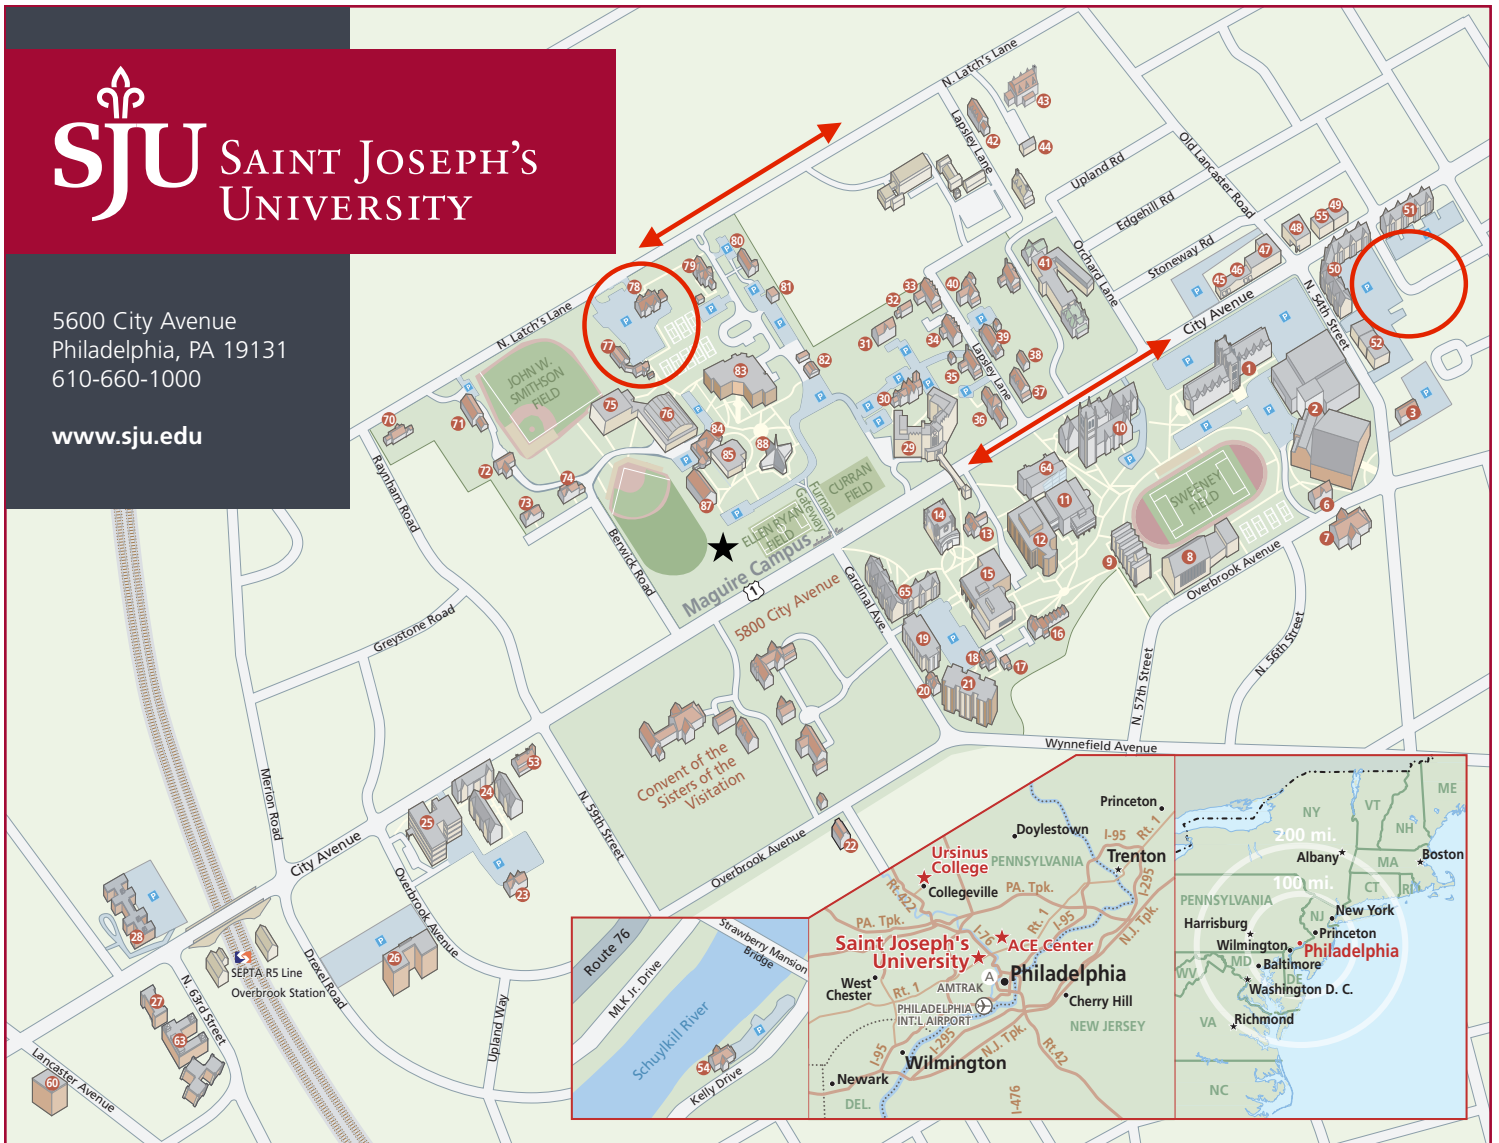

5600 City Avenue
Philadelphia, PA 19131
610-660-1000

www.sju.edu

MAIN CAMPUS

- 1 Mandeville Hall (Haub School of Business)
- 2 Michael J. Hagan '85 Arena / Casciato Basketball Practice Facility / Ramsay Basketball Center / Maguire Pool
- 3 AFROTC Program
- 6 Barry Hall
- 7 ELS Language Center
- 8 Post Hall
- 9 Bellarmine Hall
- 10 Barbelin/Lonergan Hall (Hawk Central / Continuing Studies Office / Professional & Liberal Studies)
- 11 Francis A. Drexel Library
- 12 Science Center
- 13 Wolfington Center – Ministry Faith & Service
- 14 Chapel of Saint Joseph
- 15 Campion Student Center / Doyle Banquet Hall
- 16 Simpson Hall / The Perch
- 17 Power Plant
- 18 Quirk Hall
- 19 Sourin Residence Center
- 20 Tara Hall
- 21 LaFarge Student Residence
- 22 Saint Alphonsus House (Jesuit Residence)
- 23 Alumni House
- 24 Michael J. Morris Quad Townhouses
- 25 Moore Hall
- 26 Ashwood Hall
- 27 Wynnewood Hall
- 28 Merion Gardens

- 29 McShain Hall / Haub Executive Center
- 30 Saint Mary's Hall
- 31 Claver House (Honors Program)
- 32 Saint Albert's Annex (Graduate Admissions Office)
- 33 Saint Albert's Hall
- 34 Xavier Hall
- 35 Bronstein Hall / Bronstein Annex (Undergraduate Admissions)
- 36 Saint Thomas Hall (Office of Financial Assistance)
- 37 Regis Hall (President's Office)
- 38 Regis Annex
- 39 Boland Hall
- 40 Jordan Hall
- 41 Loyola Center and Carriage House (Jesuit Residence)
- 42 Hogan Hall
- 43 Sullivan Hall
- 44 Sullivan Annex
- 45 225 Merion Place (Print Services)
- 46 219 Merion Place (Financial Affairs)
- 47 215 Merion Place (Human Resources / University Communications / Starbucks)
- 48 195 Bala Place (Creative Services)
- 49 175 Bala Place (ATDL / External Affairs / Government Relations)
- 50 Lannon Hall
- 51 Rashford Hall
- 52 Hawks' Landing (Cosi / Landmark Americana / Bookstore / Parking Facility)
- 53 5920 City Avenue
- 54 Robert M. Gillin Boathouse
- 55 183 Bala Place (International Programs)